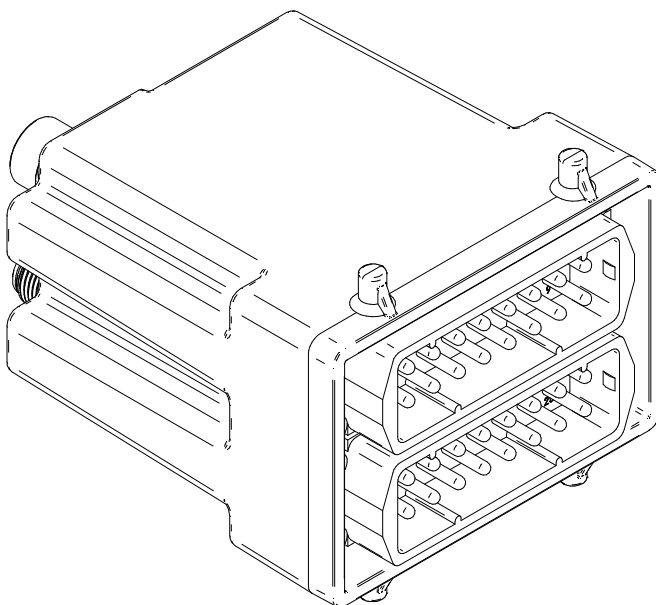

HA32 Stecker (M) 32-polig Doppelverriegelung

Pin	Beschreibung
1	TC+ zone 1
9	TC- zone 1
2	TC+ zone 2
10	TC- zone 2
3	TC+ zone 3
11	TC- zone 3
4	TC+ zone 4
12	TC- zone 4
5	TC+ zone 5
13	TC- zone 5
6	TC+ zone 6
14	TC- zone 6
7	TC+ zone 7
15	TC- zone 7
8	TC+ zone 8
16	TC- zone 8
17	TC+ zone 9
25	TC- zone 9
18	TC+ zone 10
26	TC- zone 10
19	TC+ zone 11
27	TC- zone 11
20	TC+ zone 12
28	TC- zone 12
21	TC+ zone 13
29	TC- zone 13
22	TC+ zone 14
30	TC- zone 14
23	TC+ zone 15
31	TC- zone 15
24	TC+ zone 16
32	TC- zone 16